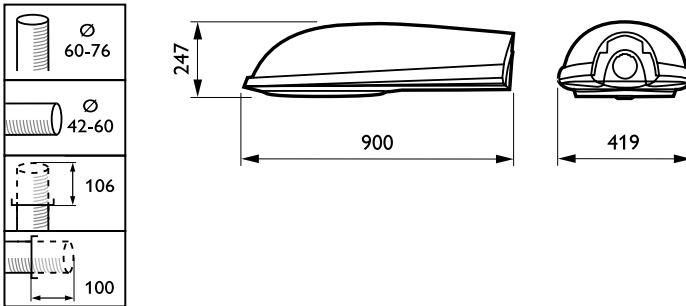

Iridium SGS254/454

Order code	84961400
Numerator - Quantity Per Pack	1
Numerator - Packs per outer box	1
Material Nr. (12NC)	910502157318

Net Weight (Piece)	19.130 kg

Dimensional drawing

Iridium SGS254