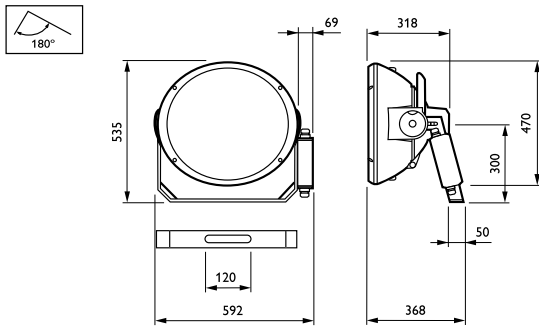

### Product data

General Information		Operating and Electrical	
Number of light sources	1 [ 1 pc]	CE mark	CE mark
Lamp family code	MHN-SEH [ MASTER MHN-SE High Output]	ENEC mark	ENEC mark
Lamp power	2000 W	Outdoor optic type	Beam category B2
Lamp colour code	956 daylight	Aiming memory	-
Kombipack	Lamp(s) included	Product Family Code	MVF404 [ ARENAVISION]
Gear	-		
Optical cover/lens type	DOWN [ Front-glass downlighting version]	Lamp supply voltage	400 V [ 400]
Protection class IEC	Safety class I (I)	Input voltage	380 to 415 V

# ArenaVision MVF404

Ignitor	SI [ Series]
<b>Mechanical and Housing</b>	
Dimensions (height x width x depth)	NaN x NaN x NaN mm (NaN x NaN x NaN in)
<b>Approval and Application</b>	
Ingress protection code	IP65 [ Dust penetration-protected, jet-proof]
Mech. impact protection code	IK08 [ 5 J vandal-protected]
<b>Initial Performance (IEC Compliant)</b>	
Lamp colour temperature	5600 K

<b>Product Data</b>	
Full product code	872790050201500
Order product name	MVF404 MHN-SEH2000W/956 B2 SI
EAN/UPC – product	8727900502015
Order code	910502218218
Numerator – quantity per pack	1
Numerator – packs per outer box	1
Material no. (12NC)	910502218218
Net weight (piece)	14.500 kg

## Dimensional drawing

ArenaVision MVF403/MVF404