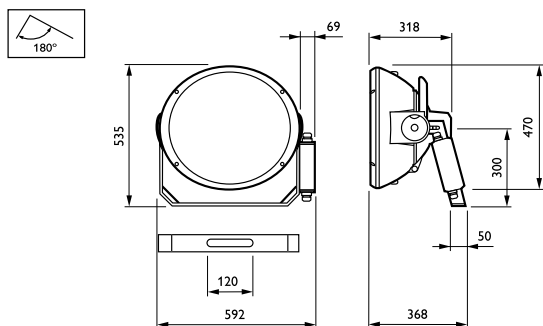

Product data

General Information		Operating and Electrical	
Number of light sources	1 [1 pc]	CE mark	CE mark
Lamp family code	MHN-SEH [MASTER MHN-SE High Output]	ENEC mark	ENEC mark
Lamp power	2000 W	Outdoor optic type	Beam category B3
Lamp colour code	956 daylight	Aiming memory	-
Kombipack	Lamp(s) included	Product Family Code	MVF404 [ARENAVISION]
Gear	-		
Optical cover/lens type	DOWN [Front-glass downlighting version]	Lamp supply voltage	400 V [400]
Protection class IEC	Safety class I (I)	Input voltage	380 to 415 V

ArenaVision MVF404

Ignitor	SI [Series]
Mechanical and Housing	
Dimensions (height x width x depth)	NaN x NaN x NaN mm (NaN x NaN x NaN in)
Approval and Application	
Ingress protection code	IP65 [Dust penetration-protected, jet-proof]
Mech. impact protection code	IK08 [5 J vandal-protected]
Initial Performance (IEC Compliant)	
Lamp colour temperature	5600 K

Product Data	
Full product code	872790050202200
Order product name	MVF404 MHN-SEH2000W/956 B3 SI
EAN/UPC – product	8727900502022
Order code	910502218318
Numerator – quantity per pack	1
Numerator – packs per outer box	1
Material no. (12NC)	910502218318
Net weight (piece)	14.500 kg

Dimensional drawing

ArenaVision MVF403/MVF404