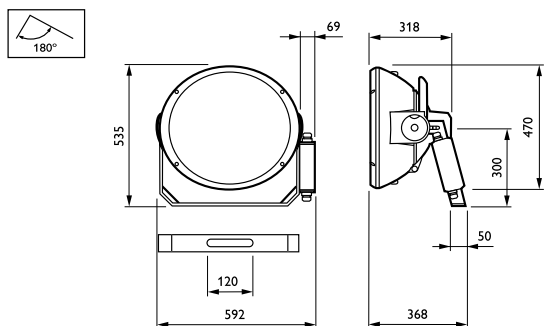

Product data

General Information		Operating and Electrical	
Number of light sources	1 [1 pc]	CE mark	CE mark
Lamp family code	MHN-SEH [MASTER MHN-SE High Output]	ENEC mark	ENEC mark
Lamp power	2000 W	Outdoor optic type	Beam category B4
Lamp colour code	956 daylight	Aiming memory	-
Kombipack	Lamp(s) included	Product Family Code	MVF404 [ARENAVISION]
Gear	-		
Optical cover/lens type	DOWN [Front-glass downlighting version]	Lamp supply voltage	400 V [400]
Protection class IEC	Safety class I (I)	Input voltage	380 to 415 V

ArenaVision MVF404

Ignitor	SI [Series]
Mechanical and Housing	
Dimensions (height x width x depth)	NaN x NaN x NaN mm (NaN x NaN x NaN in)
Approval and Application	
Ingress protection code	IP65 [Dust penetration-protected, jet-proof]
Mech. impact protection code	IK08 [5 J vandal-protected]
Initial Performance (IEC Compliant)	
Lamp colour temperature	5600 K

Product Data	
Full product code	872790050203900
Order product name	MVF404 MHN-SEH2000W/956 B4 SI
EAN/UPC – product	8727900502039
Order code	910502218418
Numerator – quantity per pack	1
Numerator – packs per outer box	1
Material no. (12NC)	910502218418
Net weight (piece)	14.500 kg

Dimensional drawing

ArenaVision MVF403/MVF404