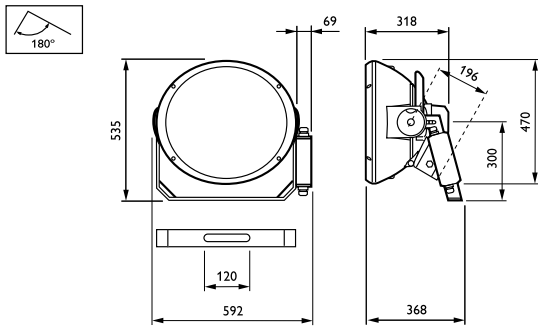

Product data

General Information		Operating and Electrical	
Number of light sources	1 [1 pc]	CE mark	CE mark
Lamp family code	MHN-SEH [MASTER MHN-SE High Output]	ENEC mark	ENEC mark
Lamp power	2000 W	Outdoor optic type	Beam category B4
Lamp colour code	956 daylight	Aiming memory	Aiming memory included
Kombipack	Lamp(s) included	Product Family Code	MVF404 [ARENAVISION]
Gear	-		
Optical cover/lens type	DOWN [Front-glass downlighting version]	Lamp supply voltage	400 V [400]
Protection class IEC	Safety class I (I)	Input voltage	380 to 415 V

ArenaVision MVF404

Ignitor	HRE [Hot-restrike electronic]
Mechanical and Housing	
Dimensions (height x width x depth)	NaN x NaN x NaN mm (NaN x NaN x NaN in)
Approval and Application	
Ingress protection code	IP65 [Dust penetration-protected, jet-proof]
Mech. impact protection code	IK08 [5 J vandal-protected]
Initial Performance (IEC Compliant)	
Lamp colour temperature	5600 K

Product Data	
Full product code	872790050224400
Order product name	MVF404 MHN-SEH2000W/956 B4 HRE AM
EAN/UPC – product	8727900502244
Order code	910502220518
Numerator – quantity per pack	1
Numerator – packs per outer box	1
Material no. (12NC)	910502220518
Net weight (piece)	18.800 kg

Dimensional drawing

ArenaVision MVF403/MVF404