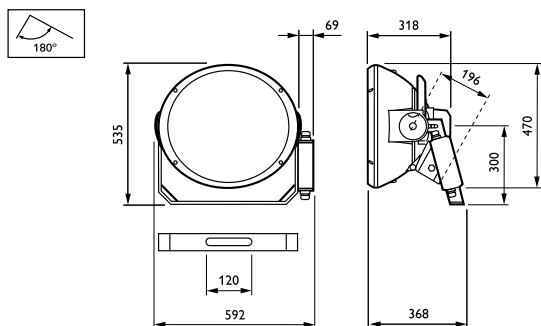

Product data

General Information		Operating and Electrical	
Number of light sources	1 [1 pc]	CE mark	CE mark
Lamp family code	MHN-SEH [MASTER MHN-SE High Output]	ENEC mark	ENEC mark
Lamp power	2000 W	Outdoor optic type	Beam category B5
Lamp colour code	956 daylight	Aiming memory	Aiming memory included
Kombipack	Lamp(s) included	Product Family Code	MVF404 [ARENAVISION]
Gear	-		
Optical cover/lens type	DOWN [Front-glass downlighting version]	Lamp supply voltage	400 V [400]
Protection class IEC	Safety class I (I)	Input voltage	380 to 415 V

ArenaVision MVF404

Ignitor	HRE [Hot-restrike electronic]
Mechanical and Housing	
Dimensions (height x width x depth)	NaN x NaN x NaN mm (NaN x NaN x NaN in)
Approval and Application	
Ingress protection code	IP65 [Dust penetration-protected, jet-proof]
Mech. impact protection code	IK08 [5 J vandal-protected]
Initial Performance (IEC Compliant)	
Lamp colour temperature	5600 K

Product Data	
Full product code	872790050225100
Order product name	MVF404 MHN-SEH2000W/956 B5 HRE AM
EAN/UPC – product	8727900502251
Order code	910502220618
Numerator – quantity per pack	1
Numerator – packs per outer box	1
Material no. (12NC)	910502220618
Net weight (piece)	18.800 kg

Dimensional drawing

ArenaVision MVF403/MVF404