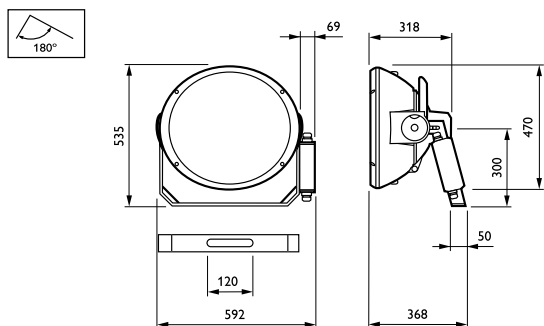

### Product data

General Information		Operating and Electrical	
Number of light sources	1 [ 1 pc]	CE mark	CE mark
Lamp family code	MHN-SEH [ MASTER MHN-SE High Output]	ENEC mark	ENEC mark
Lamp power	2000 W	Outdoor optic type	Beam category B8
Lamp colour code	956 daylight	Aiming memory	-
Kombipack	Lamp(s) included	Product Family Code	MVF404 [ ARENAVISION]
Gear	-		
Optical cover/lens type	DOWN [ Front-glass downlighting version]	Lamp supply voltage	400 V [ 400]
Protection class IEC	Safety class I (I)	Input voltage	380 to 415 V

# ArenaVision MVF404

Ignitor	SI [ Series]
<b>Mechanical and Housing</b>	
Dimensions (height x width x depth)	NaN x NaN x NaN mm (NaN x NaN x NaN in)
<b>Approval and Application</b>	
Ingress protection code	IP65 [ Dust penetration-protected, jet-proof]
Mech. impact protection code	IK08 [ 5 J vandal-protected]
<b>Initial Performance (IEC Compliant)</b>	
Lamp colour temperature	5600 K

<b>Product Data</b>	
Full product code	872790060409200
Order product name	MVF404 MHN-SEH2000W/956 B8 SI
EAN/UPC – product	8727900604092
Order code	910502279218
Numerator – quantity per pack	1
Numerator – packs per outer box	1
Material no. (12NC)	910502279218
Net weight (piece)	14.500 kg

## Dimensional drawing

ArenaVision MVF403/MVF404