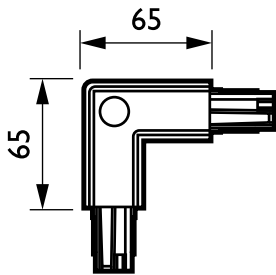

DALI Square Track

ZCS750 5C6 CCPI BK (XTSC634-2)

3-circuit power track adapter with DALI pulse control GAC600 - Internal corner 90°

Designed for use with DALI projectors with a dedicated adaptor, the DALI Square Track is ideal for users who want lighting flexibility to create a specific ambience in their shop and to reduce energy consumption. The system is made up of a solid aluminum track, which is available in various lengths and with a choice of electrical conductors. Any given configuration can be easily created – horizontal or vertical, mounted on or in the ceiling, on the wall or on free-standing panels. The system can also be used as a floating structure. All luminaires have a separate power supply and can be switched selectively. They can easily be moved to alter the lighting and presentation. In this way, a multifunctional track system can be created for accent lighting as well as for suspending advertising and decorative material.

Product data

General Information	
Suspension accessories	No [-]
Mechanical accessories	No [-]
Accessory colour	Black
Operating and Electrical	
Electrical accessories	CCPI [Internal corner 90°]
Circuit	5C6 [3-circuit power track adapter with DALI pulse control GAC600]
Mechanical and Housing	
Dimensions (height x width x depth)	NaN x NaN x NaN mm (NaN x NaN x NaN in)

Product Data	
Full product code	871869606566299
Order product name	ZCS750 5C6 CCPI BK (XTSC634-2)
EAN/UPC – product	8718696065662
Order code	06566299
Numerator – quantity per pack	1
Numerator – packs per outer box	25
Material no. (12NC)	910502500078
Net weight (piece)	0.170 kg

DALI Square Track

Dimensional drawing

3-circuit square ZCS750