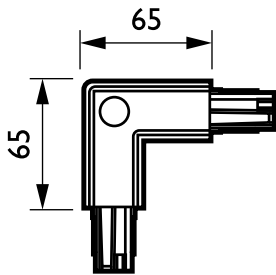

DALI Square Track

ZCS750 5C6 CCPE BK (XTSC635-2)

3-circuit power track adapter with DALI pulse control GAC600 - External corner 90°

Designed for use with DALI projectors with a dedicated adaptor, the DALI Square Track is ideal for users who want lighting flexibility to create a specific ambience in their shop and to reduce energy consumption. The system is made up of a solid aluminum track, which is available in various lengths and with a choice of electrical conductors. Any given configuration can be easily created – horizontal or vertical, mounted on or in the ceiling, on the wall or on free-standing panels. The system can also be used as a floating structure. All luminaires have a separate power supply and can be switched selectively. They can easily be moved to alter the lighting and presentation. In this way, a multifunctional track system can be created for accent lighting as well as for suspending advertising and decorative material.

Product data

General Information	
Suspension accessories	No [-]
Mechanical accessories	No [-]
Accessory colour	Black
Operating and Electrical	
Electrical accessories	CCPE [External corner 90°]
Circuit	5C6 [3-circuit power track adapter with DALI pulse control GAC600]
Mechanical and Housing	
Dimensions (height x width x depth)	NaN x NaN x NaN mm (NaN x NaN x NaN in)

Product Data	
Full product code	871869606569399
Order product name	ZCS750 5C6 CCPE BK (XTSC635-2)
EAN/UPC – product	8718696065693
Order code	06569399
Numerator – quantity per pack	1
Numerator – packs per outer box	25
Material no. (12NC)	910502500081
Net weight (piece)	0.170 kg

DALI Square Track

Dimensional drawing

3-circuit square ZCS750