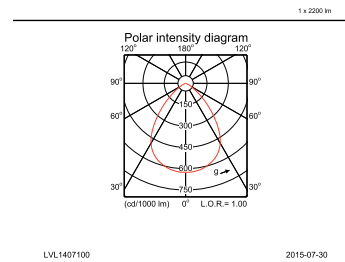

## Fotometrische gegevens

DN570B PSED-E 1xLED20S/830 F

DN570B PSED-E 1xLED20S/830 F

IFGU\_DN570B PSED-E 1xLED20S/830 F-General uniform lighting

IFPC\_DN570B PSED-E 1xLED20S/830 F-Polar Indoor (combined)