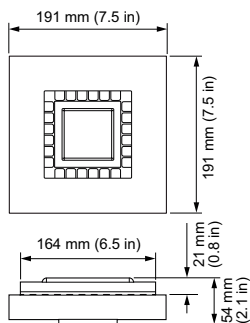

EAN/UPC - Product 8717943700196

Order code 910503700347

Numerator - Quantity Per Pack 1

Numerator - Packs per outer box 4

Material Nr. (12NC) 910503700347

Net Weight (Piece) 1.410 kg

Dimensional drawing

eW Downlight Powercore gen2