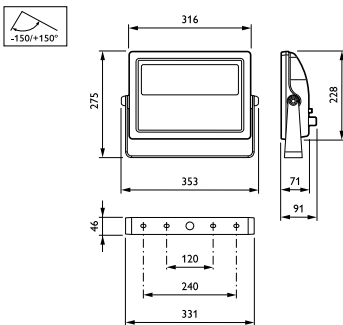

Application Conditions

Ambient temperature range	-20 to +40 °C
---------------------------	---------------

Product Data

Full product code	871829160106799
-------------------	-----------------

Order product name	BCP415 30xLED-HB/3000 220-240 40 CE CQC
EAN/UPC - Product	8718291601067
Order code	910503703088
Numerator - Quantity Per Pack	1
Numerator - Packs per outer box	2
Material Nr. (12NC)	910503703088
Net Weight (Piece)	5.700 kg

Dimensional drawing

Vaya