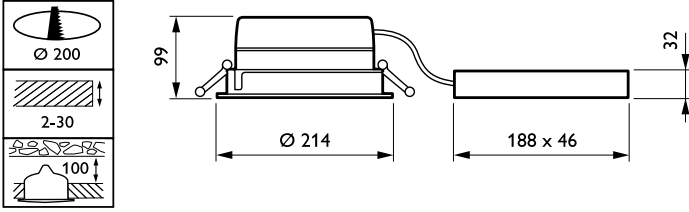

LuxSpace, recessed

Boyutlu çizim

LuxSpace gen2 DN570B-DN572B