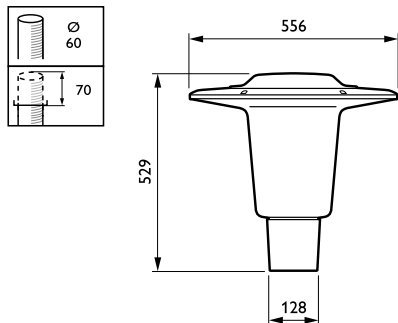

Dimmable	No
----------	----

Mechanical and Housing

Housing Material	Aluminum
Reflector material	-
Optic material	Polycarbonate
Optical cover/lens material	Polycarbonate

Fixation material	Aluminum
Mounting device	60 [Spigot for diameter 60 mm]
Optical cover/lens shape	Hemispherical
Optical cover/lens finish	Clear
Torque	25
Overall height	529 mm
Overall diameter	556 mm
Effective projected area	0.1124 m ²
Color	Gray
Dimensions (Height x Width x Depth)	529 x NaN x NaN mm (20.8 x NaN x NaN in)

Application Conditions

Ambient temperature range	-40 to +50 °C
Maximum dim level	Not applicable

Product Data

Full product code	871869692118000
Order product name	BDS490 GRN30-/830 II DM GRB GR C4K 60
EAN/UPC - Product	8718696921180
Order code	92118000
Numerator - Quantity Per Pack	1
Numerator - Packs per outer box	1
Material Nr. (12NC)	910505017134
Net Weight (Piece)	12.000 kg

CityCharm Cordoba

Dimensional drawing

CityCharm BDS490/491