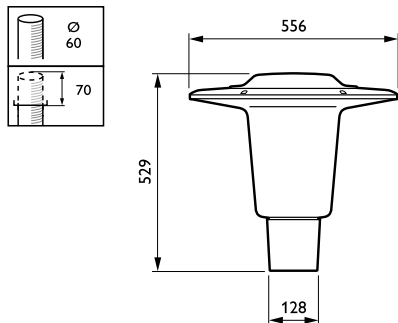

Optical cover/lens shape	Hemispherical
Optical cover/lens finish	Clear
Torque	25
Overall height	529 mm
Overall diameter	556 mm
Effective projected area	0.1124 m ²
Colour	Gray
Dimensions (height x width x depth)	529 x NaN x NaN mm (20.8 x NaN x NaN in)

CityCharm Cordoba

Dimensional drawing

CityCharm BDS490/491