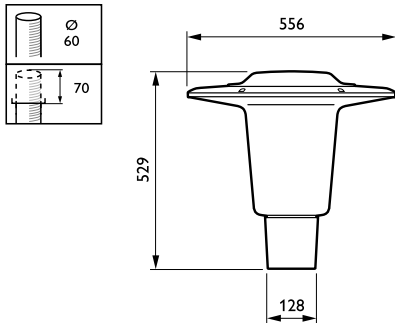

Optical cover/lens shape	Hemispherical
Optical cover/lens finish	Clear
Torque	25
Overall height	529 mm
Overall diameter	556 mm
Effective projected area	0.1124 m ²
Colour	Gray
Dimensions (height x width x depth)	529 x NaN x NaN mm (20.8 x NaN x NaN in)

Application Conditions

Ambient temperature range	-40 to +50 °C
Maximum dimming level	Not applicable

Product Data

Full product code	871869692145600
Order product name	BDS490 GRN50-/740 I DM GRB DF-S GR CLO S
EAN/UPC – product	8718696921456
Order code	92145600
Numerator – quantity per pack	1
Numerator – packs per outer box	1
Material no. (I2NC)	910505017161
Net weight (piece)	12.000 kg

CityCharm Cordoba

Dimensional drawing

CityCharm BDS490/491