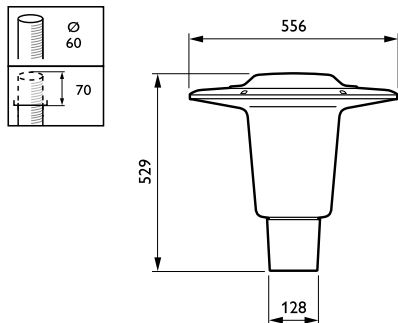

Mounting device	60 [Spigot for diameter 60 mm]
Optical cover/lens shape	Hemispherical
Optical cover/lens finish	Clear
Torque	25
Overall height	529 mm
Overall diameter	556 mm
Effective projected area	0.1124 m ²
Colour	Gray
Dimensions (height x width x depth)	529 x NaN x NaN mm (20.8 x NaN x NaN in)

CityCharm Cordoba

Dimensional drawing

CityCharm BDS490/491