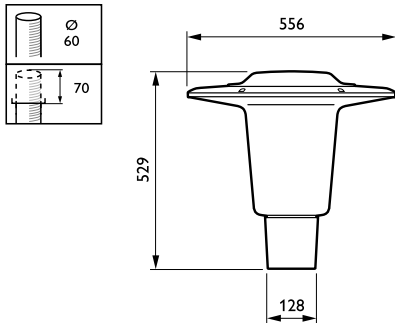

Mounting device	60 [Spigot for diameter 60 mm]
Optical cover/lens shape	Hemispherical
Optical cover/lens finish	Clear
Torque	25
Overall height	529 mm
Overall diameter	556 mm
Effective projected area	0.1124 m ²
Colour	Gray
Dimensions (height x width x depth)	529 x NaN x NaN mm (20.8 x NaN x NaN in)

CityCharm Cordoba

Dimensional drawing

CityCharm BDS490/491