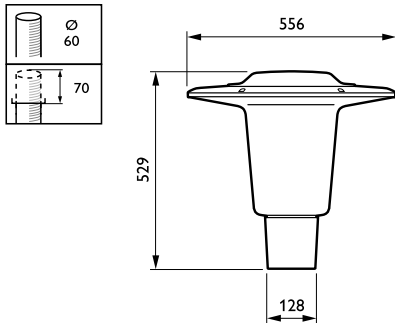

CityCharm Cordoba

Dimensional drawing

CityCharm BDS490/491