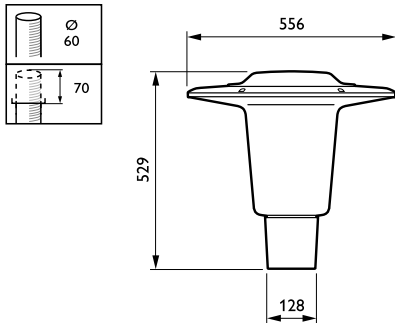

Dimmable	No
----------	----

Mechanical and Housing

Housing Material	Aluminum
Reflector material	-
Optic material	Polycarbonate
Optical cover/lens material	Polycarbonate
Fixation material	Aluminum

Mounting device	60 [Spigot for diameter 60 mm]
Optical cover/lens shape	Hemispherical
Optical cover/lens finish	Clear
Torque	25
Overall height	529 mm
Overall diameter	556 mm
Effective projected area	0.1124 m ²
Color	Gray
Dimensions (Height x Width x Depth)	529 x NaN x NaN mm (20.8 x NaN x NaN in)

Application Conditions

Ambient temperature range	-40 to +50 °C
Maximum dim level	Not applicable

Product Data

Full product code	871869692165400
Order product name	BDS490 GRN30-/740 II DM GRB GR 60
EAN/UPC - Product	8718696921654
Order code	92165400
Numerator - Quantity Per Pack	1
Numerator - Packs per outer box	1
Material Nr. (12NC)	910505017181
Net Weight (Piece)	12.000 kg

CityCharm Cordoba

Dimensional drawing

CityCharm BDS490/491