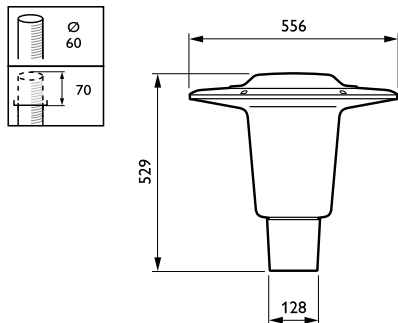

| | |
|-------------------------------------|--|
| Overall height | 529 mm |
| Overall diameter | 556 mm |
| Effective projected area | 0.1124 m ² |
| Colour | Gray |
| Dimensions (height x width x depth) | 529 x NaN x NaN mm (20.8 x NaN x NaN in) |

CityCharm Cordoba

Dimensional drawing

CityCharm BDS490/491