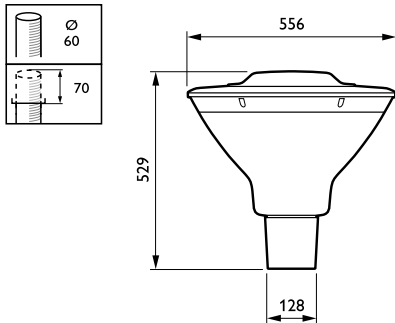

Optical cover/lens shape	Hemispherical
Optical cover/lens finish	Clear
Torque	25
Overall height	529 mm
Overall diameter	556 mm
Effective projected area	0.1155 m²
Color	Gray
Dimensions (Height x Width x Depth)	529 x NaN x NaN mm (20.8 x NaN x NaN in)

Application Conditions

Ambient temperature range	-40 to +50 °C
Maximum dim level	Not applicable

Product Data

Full product code	871869692170800
Order product name	BDS491 GRN30-/740 II DM GRB GR H07RN-PX1
EAN/UPC - Product	8718696921708
Order code	92170800
Numerator - Quantity Per Pack	1
Numerator - Packs per outer box	1
Material Nr. (12NC)	910505017186
Net Weight (Piece)	12.000 kg

CityCharm Cone

Dimensional drawing

CityCharm BDS490/491