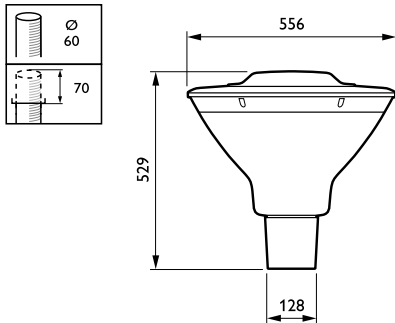

CityCharm Cone

Dimensional drawing

CityCharm BDS490/491