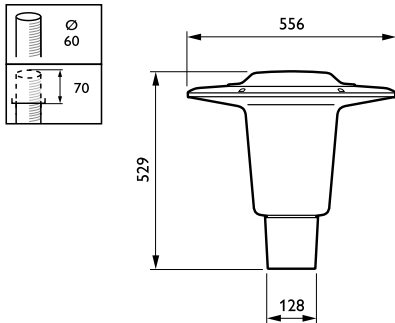

Controls and Dimming

Dimmable	No
----------	----

Mechanical and Housing

Housing material	Aluminium
------------------	-----------

Reflector material	-
Optic material	Polycarbonate
Optical cover/lens material	Polycarbonate
Fixation material	Aluminum
Mounting device	76 [Spigot for diameter 76 mm]
Optical cover/lens shape	Flat
Optical cover/lens finish	Clear
Torque	25
Overall height	529 mm
Overall diameter	556 mm
Effective projected area	0.1124 m ²
Colour	Grey
Dimensions (height x width x depth)	529 x NaN x NaN mm (20.8 x NaN x NaN in)

Application Conditions

Ambient temperature range	-40 to +50 °C
Maximum dimming level	Not applicable

Product Data

Full product code	871869693920800
Order product name	BDS490 CG25-/730 II A GR D11 76
EAN/UPC – product	8718696939208
Order code	93920800
Numerator – quantity per pack	1
Numerator – packs per outer box	1
Material no. (12NC)	910505017425
Net weight (piece)	12.000 kg

CityCharm Cordoba

Dimensional drawing

CityCharm BDS490/491