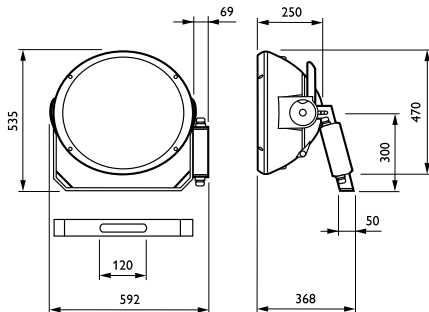

ArenaVision MVF403

Operating and Electrical

Lamp supply voltage	400 V [400]
Input voltage	380 to 415 V
Ignitor	SI [Series]

Mechanical and Housing

Dimensions (height x width x depth)	NaN x NaN x NaN mm (NaN x NaN x NaN in)
-------------------------------------	---

Application Conditions

Ambient temperature range	-30 to +35 °C
---------------------------	---------------

Product Data

Full product code	871829106918800
Order product name	MVF403 MHN-SA2000W/956 A6 SI
EAN/UPC – product	8718291069188
Order code	910925748812
Numerator – quantity per pack	1
Numerator – packs per outer box	1
Material no. (12NC)	910925748812
Net weight (piece)	14.500 kg

Dimensional drawing

ArenaVision MVF403/MVF404