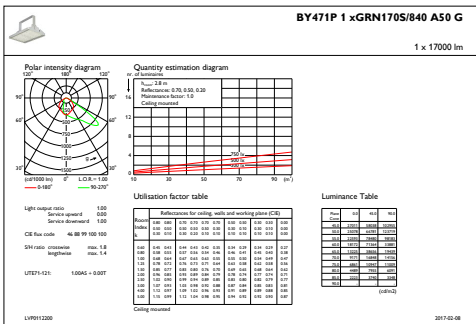

Mechanical and Housing

Housing material	Aluminium
Reflector material	-
Optic material	Acrylate
Optical cover/lens material	Glass
Gear tray material	Steel
Fixation material	Steel
Optical cover/lens finish	Clear
Overall length	600 mm
Overall width	450 mm
Overall height	150 mm
Colour	Silver
Dimensions (height x width x depth)	150 x 450 x 600 mm (5.9 x 17.7 x 23.6 in)

Initial Performance (IEC Compliant)

Initial luminous flux	17000 lm
Luminous flux tolerance	+/-7%
Initial LED luminaire efficacy	155 lm/W
Init. Corr. colour temperature	4000 K
Init. colour rendering index	≥80
Initial chromaticity	(0.38, 0.38) SDCM <3
Initial input power	110 W
Power consumption tolerance	+/-11%

GentleSpace gen2

Dimensional drawing

GentleSpace gen2 BY470P-BY473P

Photometric data

IFGU1_BY471P1xGRN170S840A50G

IFPC1_BY471P1xGRN170S840A50G