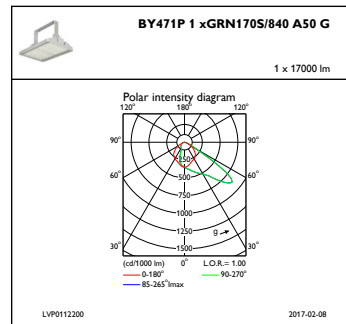

Mechanical and Housing

Housing material	Aluminium
Reflector material	-
Optic material	Acrylate
Optical cover/lens material	Glass
Gear tray material	Steel
Fixation material	Steel
Optical cover/lens finish	Clear
Overall length	600 mm
Overall width	450 mm
Overall height	150 mm
Colour	Silver
Dimensions (height x width x depth)	150 x 450 x 600 mm (5.9 x 17.7 x 23.6 in)

GentleSpace gen2

Dimensional drawing

GentleSpace gen2 BY470P-BY473P

Photometric data

IFGU1_BY471P1xGRN170S840A50G

IFPC1_BY471P1xGRN170S840A50G