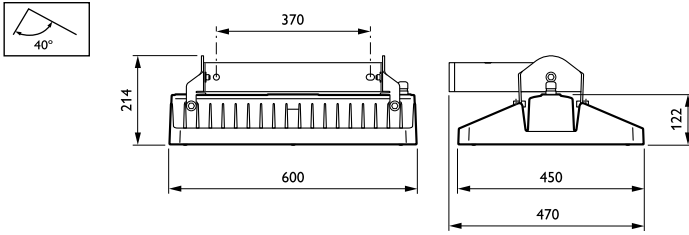

GentleSpace gen2

Dimensional drawing