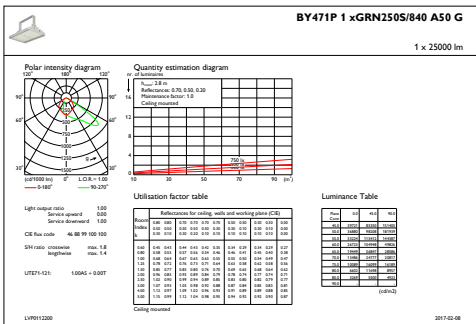

Mechanical and Housing

Housing material	Aluminium
Reflector material	-
Optic material	Acrylate
Optical cover/lens material	Glass
Gear tray material	Steel
Fixation material	Steel
Optical cover/lens finish	Clear
Overall length	600 mm
Overall width	450 mm
Overall height	150 mm
Colour	Silver
Dimensions (height x width x depth)	150 x 450 x 600 mm (5.9 x 17.7 x 23.6 in)

Initial Performance (IEC Compliant)

Initial luminous flux	25000 lm
Luminous flux tolerance	+/-7%
Initial LED luminaire efficacy	152 lm/W
Init. Corr. colour temperature	4000 K
Init. colour rendering index	≥80
Initial chromaticity	(0.38, 0.38) SDCM <3
Initial input power	164 W
Power consumption tolerance	+/-11%

GentleSpace gen2

Dimensional drawing

GentleSpace gen2 BY470P-BY473P

Photometric data

IFGU1_BY471P1xGRN250S840A50G

IFPC1_BY471P1xGRN250S840A50G