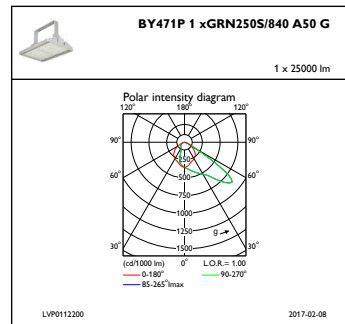

Mechanical and Housing

Housing material	Aluminium
Reflector material	-
Optic material	Acrylate
Optical cover/lens material	Glass
Gear tray material	Steel
Fixation material	Steel
Optical cover/lens finish	Clear
Overall length	600 mm
Overall width	450 mm
Overall height	150 mm
Colour	Silver
Dimensions (height x width x depth)	150 x 450 x 600 mm (5.9 x 17.7 x 23.6 in)

GentleSpace gen2

Dimensional drawing

GentleSpace gen2 BY470P-BY473P

Photometric data

IFGU1_BY471P1xGRN250S840A50G

IFPC1_BY471P1xGRN250S840A50G