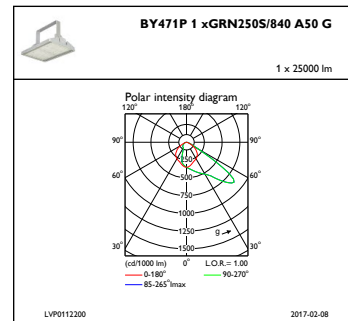

Product data

General Information			
Number of light sources	16 [16 pcs]	Embedded control	No [-]
Lamp family code	GRN250S [LED GreenLine system flux 25000 lm]	Control interface	DALI
Beam angle of light source	114°	Connection	External connector
Light source colour	840 neutral white	Cable	Cord with plug Wieland/Adels compatible 5-pole
Cap base	- [-]	Protection class IEC	Safety class I
Light source replaceable	Yes	Mounting	MBW [Wall-mounting bracket]
Number of gear units	2 units	Coating	-
Gear	EB [Electronic]	Glow-wire test	Temperature 850 °C, duration 5 s
Driver/power unit/transformer	PSD [Power supply unit with DALI interface]	Flammability mark	D [For mounting on easily flammable surfaces]
Driver included	Yes	CE mark	CE mark
Optic type	A50 [Asymmetrical mirror axis angle 50°]	ENEC mark	ENEC mark
Optical cover/lens type	G [Glass]	Ball impact resistance mark	Ball Impact Resistance mark
Luminaire light beam spread	56° x 33°	Design award-winner marking	Design Award Winner 2014

Mechanical and Housing

Housing material	Aluminium
Reflector material	-
Optic material	Acrylate
Optical cover/lens material	Glass
Gear tray material	Steel
Fixation material	Steel
Optical cover/lens finish	Clear
Overall length	600 mm
Overall width	450 mm
Overall height	150 mm
Colour	White
Dimensions (height x width x depth)	150 x 450 x 600 mm (5.9 x 17.7 x 23.6 in)

Initial Performance (IEC Compliant)

Initial luminous flux	25000 lm
Luminous flux tolerance	+/-7%
Initial LED luminaire efficacy	152 lm/W
Init. Corr. colour temperature	4000 K
Init. colour rendering index	≥80
Initial chromaticity	(0.38, 0.38) SDCM <3
Initial input power	164 W
Power consumption tolerance	+/-11%

GentleSpace gen2

Dimensional drawing

GentleSpace gen2 BY470P-BY473P

Photometric data

IFGU1_BY471P1xGRN250S840A50G

IFPC1_BY471P1xGRN250S840A50G