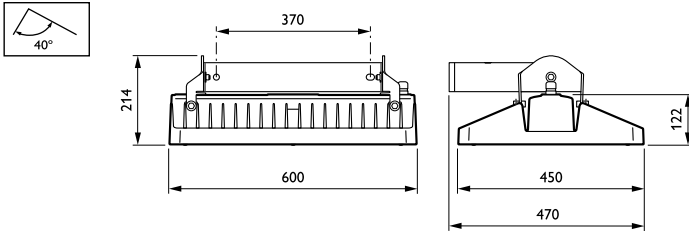

GentleSpace gen2

Dimensional drawing