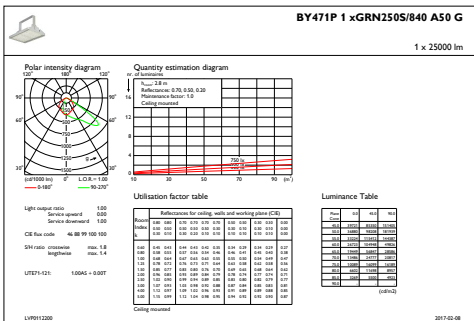

Initial Performance (IEC Compliant)

Initial luminous flux	25000 lm
Luminous flux tolerance	+/-7%
Initial LED luminaire efficacy	152 lm/W
Init. Corr. colour temperature	4000 K
Init. colour rendering index	≥80
Initial chromaticity	(0.38, 0.38) SDCM <3
Initial input power	164 W
Power consumption tolerance	+/-11%

GentleSpace gen2

Dimensional drawing

GentleSpace gen2 BY470P-BY473P

Photometric data

IFGU1_BY471P1xGRN250S840A50G

IFPC1_BY471P1xGRN250S840A50G