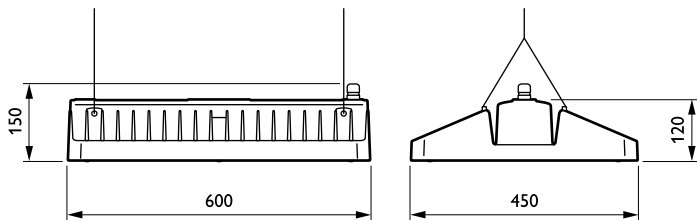

Mechanical and Housing

Housing material	Aluminium
Reflector material	-
Optic material	Acrylate
Optical cover/lens material	Polymethyl methacrylate
Gear tray material	Steel
Fixation material	Steel
Optical cover/lens finish	Clear
Overall length	600 mm
Overall width	450 mm
Overall height	150 mm
Colour	Silver
Dimensions (height x width x depth)	150 x 450 x 600 mm (5.9 x 17.7 x 23.6 in)

GentleSpace gen2

Dimensional drawing

GentleSpace gen2 BY470P-BY473P