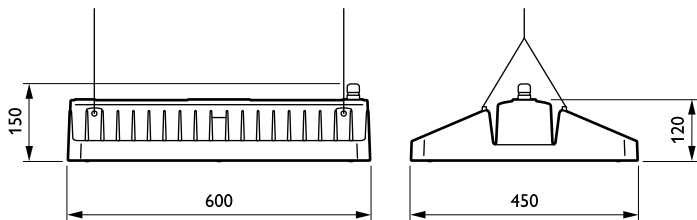

GentleSpace gen2

Dimensional drawing

GentleSpace gen2 BY470P-BY473P