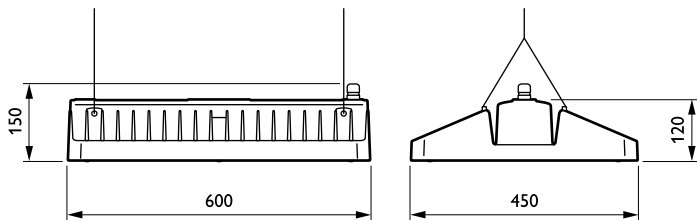

Mechanical and Housing

Housing material	Aluminium
Reflector material	-
Optic material	Acrylate
Optical cover/lens material	Acrylate
Gear tray material	Steel
Fixation material	Steel
Optical cover/lens finish	Clear
Overall length	600 mm
Overall width	450 mm
Overall height	150 mm
Colour	Silver
Dimensions (height x width x depth)	150 x 450 x 600 mm (5.9 x 17.7 x 23.6 in)

GentleSpace gen2

Dimensional drawing

GentleSpace gen2 BY470P-BY473P