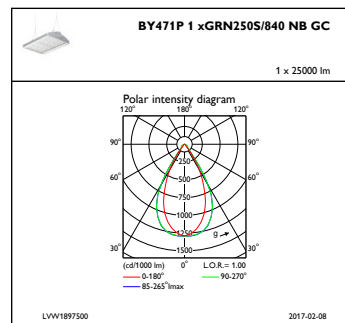

Mechanical and Housing

Housing material	Aluminium
Reflector material	-
Optic material	Acrylate
Optical cover/lens material	Glass
Gear tray material	Steel
Fixation material	Stainless steel
Optical cover/lens finish	Clear
Overall length	600 mm
Overall width	450 mm
Overall height	150 mm
Colour	White
Dimensions (height x width x depth)	150 x 450 x 600 mm (5.9 x 17.7 x 23.6 in)

Initial Performance (IEC Compliant)

Initial luminous flux	25000 lm
Luminous flux tolerance	+/-7%
Initial LED luminaire efficacy	152 lm/W
Init. Corr. Colour Temperature	4000 K
Init. colour rendering index	≥80
Initial chromaticity	(0.38, 0.38) SDCM <3
Initial input power	164 W
Power consumption tolerance	+/-11%

Application Conditions

Ambient temperature range	-30 to +45 °C
Performance ambient temperature Tq	25 °C
Maximum dimming level	10%
Suitable for random switching	No

Product Data

Full product code	871869632244400
Order product name	BY471P GRN250S/840 PSD NB GC WH
EAN/UPC – product	8718696322444
Order code	32244400
Numerator – quantity per pack	1
Numerator – packs per outer box	1
Material no. (12NC)	910930206004
Net weight (piece)	15.600 kg

GentleSpace gen2

Dimensional drawing

GentleSpace gen2 BY470P-BY473P

Photometric data

IFGU1_BY471P1xGRN250S840NBGC

IFPC1_BY471P1xGRN250S840NBGC