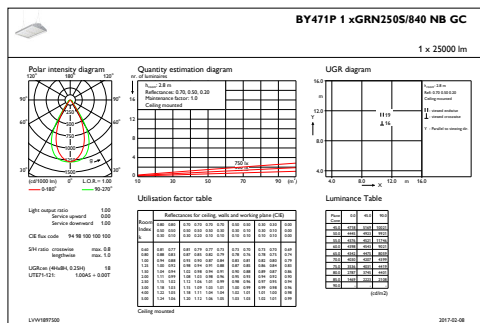

Initial Performance (IEC Compliant)

Initial luminous flux	25000 lm
Luminous flux tolerance	+/-7%
Initial LED luminaire efficacy	152 lm/W
Init. Corr. Colour Temperature	4000 K
Init. colour rendering index	≥80
Initial chromaticity	(0.38, 0.38) SDCM <3
Initial input power	164 W
Power consumption tolerance	+/-11%

GentleSpace gen2

Dimensional drawing

GentleSpace gen2 BY470P-BY473P

Photometric data

IFGU1_BY471P1xGRN250S840NBGC

IFPC1_BY471P1xGRN250S840NBGC