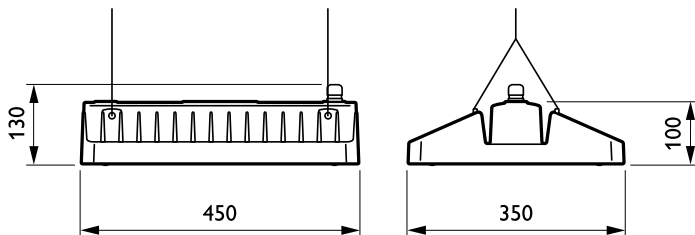

GentleSpace gen2

Dimensional drawing

GentleSpace gen2 BY470P-BY473P