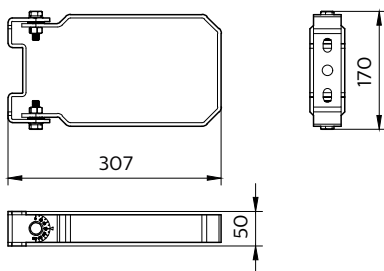

BY121Z G4 BR L300

Product data

| General Information | |
|-------------------------------------|---------------------------------------|
| CE mark | - |
| Material | Steel |
| Angle | 90° |
| Accessory colour | Grey |
| Mechanical and Housing | |
| Overall length | 307 mm |
| Overall width | 170 mm |
| Overall height | 50 mm |
| Dimensions (height x width x depth) | 50 x 170 x 307 mm (2 x 6.7 x 12.1 in) |
| Approval and Application | |
| Ingress protection code | - |

| Mech. impact protection code | IK08 [5 J vandal-protected] |
|---------------------------------|------------------------------|
| Product Data | |
| Full product code | 871016334186600 |
| Order product name | BY121Z G4 BR L300 |
| EAN/UPC – product | 8710163341866 |
| Order code | 34186600 |
| Numerator – quantity per pack | 1 |
| Numerator – packs per outer box | 4 |
| Material no. (12NC) | 911401511561 |
| Net weight (piece) | 1.700 kg |

Dimensional drawing

Mechanical Accessory