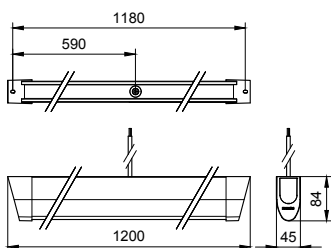

Overall height	84 mm
Dimensions (Height x Width x Depth)	84 x 45 x 1200 mm

## Dimensional drawing