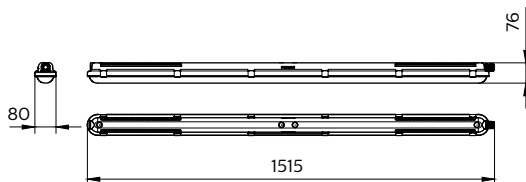

GreenPerform Waterproof G3

Overall width	80 mm
Overall height	85 mm
Overall diameter	80 mm
Colour	Grey

Approval and Application

Ingress protection code	IP65 [Dust penetration-protected, jet-proof]
Mech. impact protection code	IK08 [5 J vandal-protected]

Initial Performance (IEC Compliant)

Initial luminous flux	6000 lm
Luminous flux tolerance	+/-10%
Initial LED luminaire efficacy	140 lm/W
Lamp colour temperature	4000 K
Colour Rendering Index	>80
Initial chromaticity	(0.38,0.38)
Initial input power	42.7 W
Power consumption tolerance	+/-10%

Over Time Performance (IEC Compliant)

Median useful life L70B50	50000 h

Median useful life L80B50	42000 h
Median useful life L90B50	20000 h

Application Conditions

Ambient temperature range	-25 to +40 °C
Maximum dimming level	Not applicable
Suitable for random switching	Not applicable

Product Data

Full product code	911401562661
Order product name	WT198C LED60S/840 IAI L1500
Order code	911401562661
Numerator – quantity per pack	1
Numerator – packs per outer box	9
Material no. (12NC)	911401562661
Net weight (piece)	1.700 kg

Dimensional drawing

WT188C/WL020C