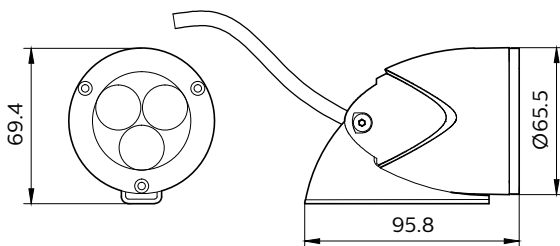

Colour	Dark Grey
Approval and Application	
Ingress protection code	IP66 [Dust penetration-protected, jet-proof]
Mech. impact protection code	IK06 [1 J]
Initial Performance (IEC Compliant)	
Initial luminous flux	330 lm
Luminous flux tolerance	+/-10%
Initial LED luminaire efficacy	55 lm/W
Lamp colour temperature	3000 K
Colour Rendering Index	>75
Initial chromaticity	SDCM<5
Initial input power	6 W
Power consumption tolerance	+/-10%

Application Conditions

Ambient temperature range	-40 to +45 °C

Product Data

Full product code	911401711582
Order product name	BGP312 3LED 3000K WB GG
Order code	911401711582
Numerator – quantity per pack	1
Numerator – packs per outer box	32
Material no. (12NC)	911401711582
Net weight (piece)	0.399 kg

Dimensional drawing

BGP312 UniPoint