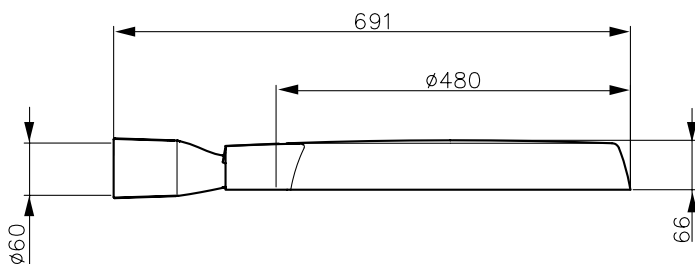

Initial Performance (IEC Compliant)

Initial luminous flux	7800 lm
Luminous flux tolerance	+/-10%
Initial LED luminaire efficacy	120 lm/W
Lamp colour temperature	4000 K
Colour Rendering Index	≥70
Initial input power	65 W
Power consumption tolerance	+/-10%

Application Conditions

Ambient temperature range	-40 to +50 °C

Product Data

Full product code	911401727552
Order product name	BGP461 LED78 NW 110-277V TS
Order code	911401727552
Local Code	USELED78NWTS
Numerator – quantity per pack	1
Numerator – packs per outer box	1
Material no. (12NC)	911401727552
Net weight (piece)	10.149 kg

Dimensional drawing

UNIUrban BDP461/BGP461/BSP461/BSS461