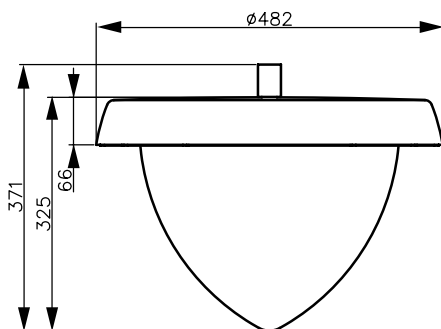

Light Technical	
Standard tilt angle post-top	-

Operating and Electrical	
Input voltage	110 to 277 V
Input frequency	50 to 60 Hz
Power factor (min.)	0.95

Controls and Dimming	
Dimmable	No

Mechanical and Housing	
Housing material	Aluminium
Optical cover/lens material	Tempered glass
Mounting device	Catenary pole 35 mm with Ø 10 mm hole
Optical cover/lens finish	Clear
Overall height	371 mm
Overall diameter	482 mm
Colour	Grey

Power consumption tolerance	+/-10%
-----------------------------	--------

Application Conditions

Ambient temperature range	-40 to +50 °C
---------------------------	---------------

Product Data

Full product code	911401727772
Order product name	BSS461 LED78 NW 110-277V CLASSIC
Order code	911401727772

Local Code	USCLED78NW
Numerator – quantity per pack	1
Numerator – packs per outer box	1
Material no. (12NC)	911401727772
Net weight (piece)	7.949 kg

Dimensional drawing

UNIUrban BDP461/BGP461/BSP461/BSS461