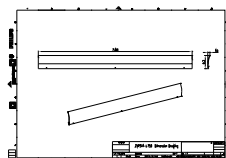

Product data

General Information		Order product name	
Material	Aluminum	ZVP341 L75 glare shield (6 pcs)	
Colour	Dark Grey	Order code	911401756492
		Local Code	0
		Numerator – quantity per pack	1
		Numerator – packs per outer box	1
		Material no. (12NC)	911401756492
		Net weight (piece)	2.499 kg
Product Data			
Full product code	911401756492		

Warnings and Safety

UniFlood M

Dimensional drawing

Mechanical accessory