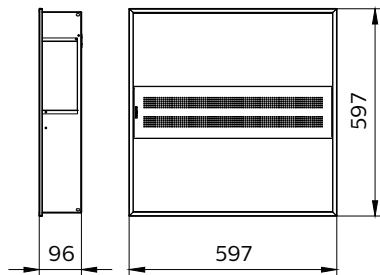

Coreview Troffer G3

Initial LED luminaire efficacy	100 lm/W
Lamp colour temperature	6500 K
Colour Rendering Index	>80
Initial chromaticity	(0.43, 0.40) SDCM<4
Initial input power	36 W
Power consumption tolerance	+/-10%

Over Time Performance (IEC Compliant)

Median useful life L70B50	50000 h

Application Conditions

Ambient temperature range	-20 to +40 °C
Maximum dimming level	Not applicable

Product Data

Full product code	911401801697
Order product name	RC420B LED35S/865 PSU W60L60 GM
Order code	01801697
Numerator – quantity per pack	1
Numerator – packs per outer box	2
Material no. (12NC)	911401801697
Net weight (piece)	4.699 kg

Warnings and Safety

Dimensional drawing

RC420B Coreview troffer G3