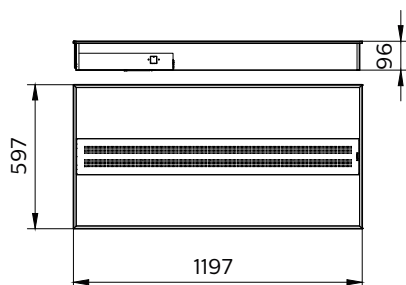

Coreview Troffer G3

Initial LED luminaire efficacy	100 lm/W
Lamp colour temperature	4000 K
Colour Rendering Index	>80
Initial chromaticity	(0.43, 0.40) SDCM<4
Initial input power	36 W
Power consumption tolerance	+/-10%

Over Time Performance (IEC Compliant)

Median useful life L70B50	50000 h

Application Conditions

Ambient temperature range	-20 to +40 °C
Maximum dimming level	Not applicable

Product Data

Full product code	911401802497
Order product name	RC420B LED50S/865 PSD W60L120 GM
Order code	01802497
Numerator – quantity per pack	1
Numerator – packs per outer box	2
Material no. (12NC)	911401802497
Net weight (piece)	7.999 kg

Warnings and Safety

Dimensional drawing

RC420B Coreview troffer G3