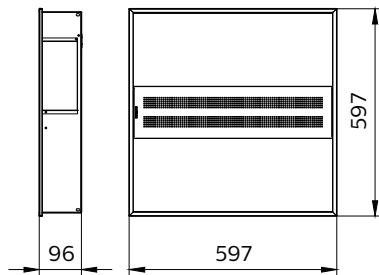

Coreview Troffer G3

Initial LED luminaire efficacy	100 lm/W
Lamp colour temperature	4000 K
Colour Rendering Index	>80
Initial chromaticity	(0.43, 0.40) SDCM<4
Initial input power	50 W
Power consumption tolerance	+/-10%

Over Time Performance (IEC Compliant)

Median useful life L70B50	50000 h

Application Conditions

Ambient temperature range	-20 to +40 °C
Maximum dimming level	Not applicable

Product Data

Full product code	911401803897
Order product name	RC420B LED35S/840 PSU W60L60 GM
Order code	01803897
Numerator – quantity per pack	1
Numerator – packs per outer box	2
Material no. (12NC)	911401803897
Net weight (piece)	4.699 kg

Warnings and Safety

Dimensional drawing

RC420B Coreview troffer G3