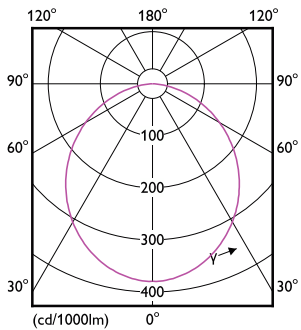

Photometric data

Light Distribution Diagram - DN027C LED12/NW D175