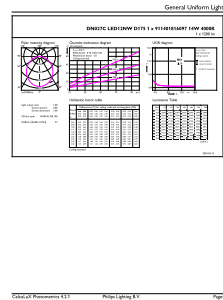

General uniform lighting - DN027C LED12/NW D175

Photometric data