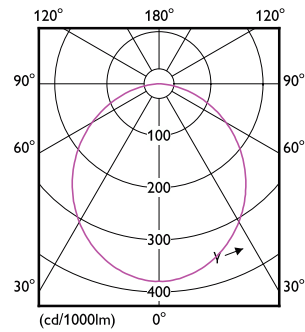

Dimensional drawing

Photometric data

General uniform lighting - DN027C LED12/CW D175

Light Distribution Diagram - DN027C LED12/CW D175