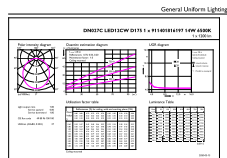

Dimensional drawing

Photometric data

General uniform lighting - DN027C LED12/CW D175

Light Distribution Diagram - DN027C LED12/CW D175