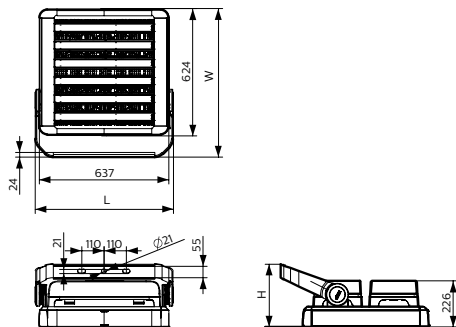

Dimmable	No

Mechanical and Housing

Housing Material	Aluminum extruded
Reflector material	-
Optic material	Polycarbonate
Optical cover/lens material	Polycarbonate
Fixation material	Steel
Mounting device	MBA [Mounting bracket adjustable]
Optical cover/lens shape	-
Optical cover/lens finish	Frosted
Overall length	680 mm
Overall width	656 mm
Overall height	307 mm
Effective projected area	0.42 m²
Color	White and black

Approval and Application

Ingress protection code	IP66 [Dust penetration-protected, jet-proof]
Mech. impact protection code	IK08 [5 J vandal-protected]
Surge Protection (Common/Differential)	Luminaire surge protection level until 15 kV differential mode and 15 kV common mode

Initial Performance (IEC Compliant)

Initial luminous flux (system flux)	84000 lm
Luminous flux tolerance	+/-10%
Initial LED luminaire efficacy	105.00 lm/W
Init. Corr. Color Temperature	4000 K
Init. Color Rendering Index	70
Initial chromaticity	SDCM<7
Initial input power	800 W
Power consumption tolerance	+/-10%

Application Conditions

Ambient temperature range	-40 to +50 °C
Maximum dim level	Not applicable

Product Data

Full product code	911401825798
Order product name	BVP621 LED840/NW 800W 220-240V NB GM
Order code	911401825798
Numerator - Quantity Per Pack	1
Numerator - Packs per outer box	1
Material Nr. (12NC)	911401825798
Net Weight (Piece)	25.999 kg

Dimensional drawing

BVP621/BVP622/EVP622 SportsStar