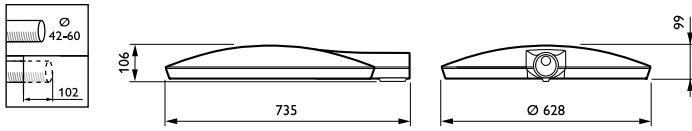

CitySoul gen2 LED Large

Dimensional drawing