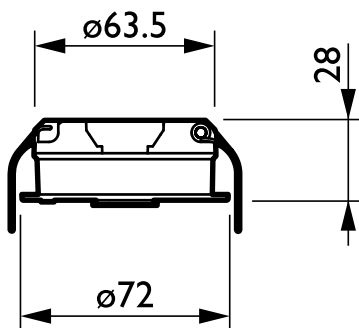

Product data

Product Data	
Full product code	871155973078399
Order product name	LRM8118/00 ACTILUME EXTENSION SENSOR
EAN/UPC – product	8711559730783
Order code	913700324703
Numerator – quantity per pack	1

Numerator – packs per outer box	24
Material no. (12NC)	913700324703
Net weight (piece)	0.043 kg

Dimensional drawing

LRM8118/00 ActiLume Extension Sensor

Product
LRM8118/00 ACTILUME EXTENSION SENSOR