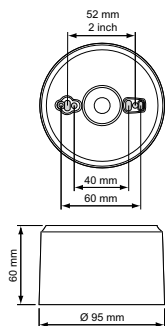

### Product data

Product Data	
Full product code	871155973252799
Order product name	LRH2070/00 SURFACE BOX
EAN/UPC – product	8711559732527
Order code	73252799
Numerator – quantity per pack	1

Numerator – packs per outer box	42
Material no. (12NC)	913700333903
Net weight (piece)	0.055 kg

### Dimensional drawing

LRH2070/00 SURFACE BOX