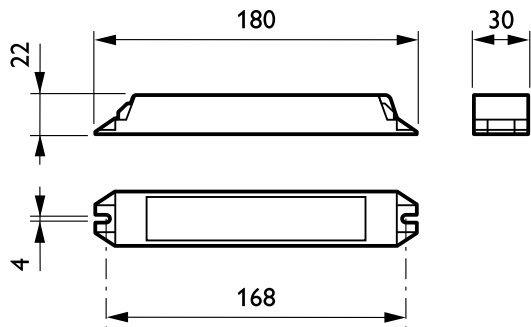

ActiLume Wireless

Dimensional drawing

Product

LLC1681/10 ActiLume Wireless 1-10V SB

LLC1681/10 ActiLume Wireless 1-10V SB